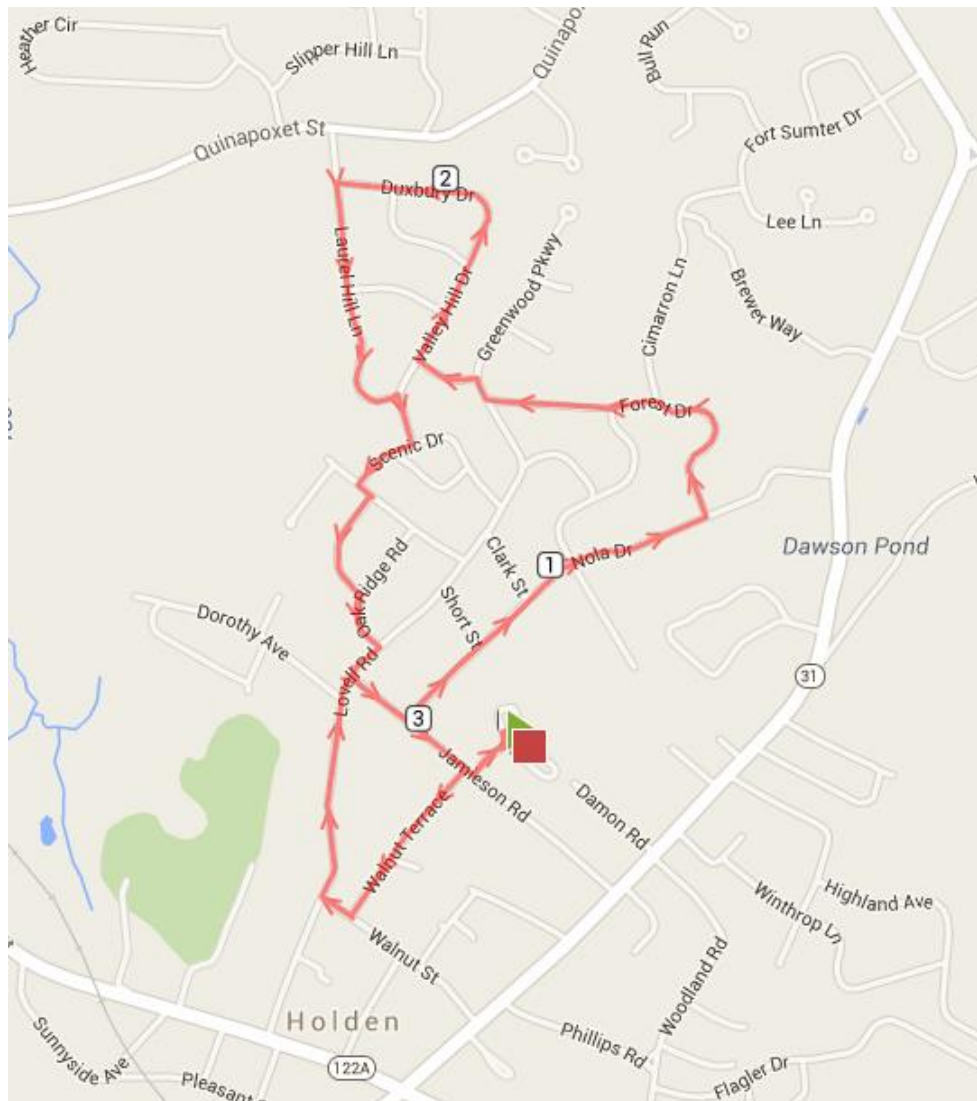

Dragon Dash Route

Starting Line: Pedestrian Crosswalk in front of Davis Hill School.

- Head west, around Front Center Island and south on DH Driveway.
- Cross Jamieson Rd, heading SOUTH onto Walnut Terrace to end.
- Take **RIGHT** onto **Walnut St** to end.
- Take **RIGHT** onto **Lovell Rd**.
- Take **RIGHT** onto **Jamieson Rd** for one block.
- Take **LEFT** onto **Nola Dr**.
- Take **LEFT** onto **Forest Dr** to end.
- Take **RIGHT** onto **Greenwood Pkwy**.
- Take **IMMEDIATE LEFT** onto **Terrie Ln** to end.
- Take **RIGHT** onto **Duxbury Dr** to end.
- Take **LEFT** onto **Laurel Hill Lane**.
- Take **RIGHT** onto **Valley Hill Dr** to end, one block.
- Take **IMMEDIATE RIGHT** onto **Scenic Rd** to end.
- Take **LEFT** onto **Rolling Ridge Rd** for half a block.
- Take **IMMEDIATE RIGHT** onto **Hemlock Dr** to end.
- Bear **RIGHT** onto **Oakridge Rd** to end.
- Take **RIGHT** onto **Lovell Rd** for one block.
- Take **LEFT** onto **Jamieson Rd** toward school.
- Take **LEFT** into **Davis Hill** driveway.
- Bear **RIGHT** around center island back to cross walk finish.

Finish Line: Same pedestrian crosswalk in front of school.